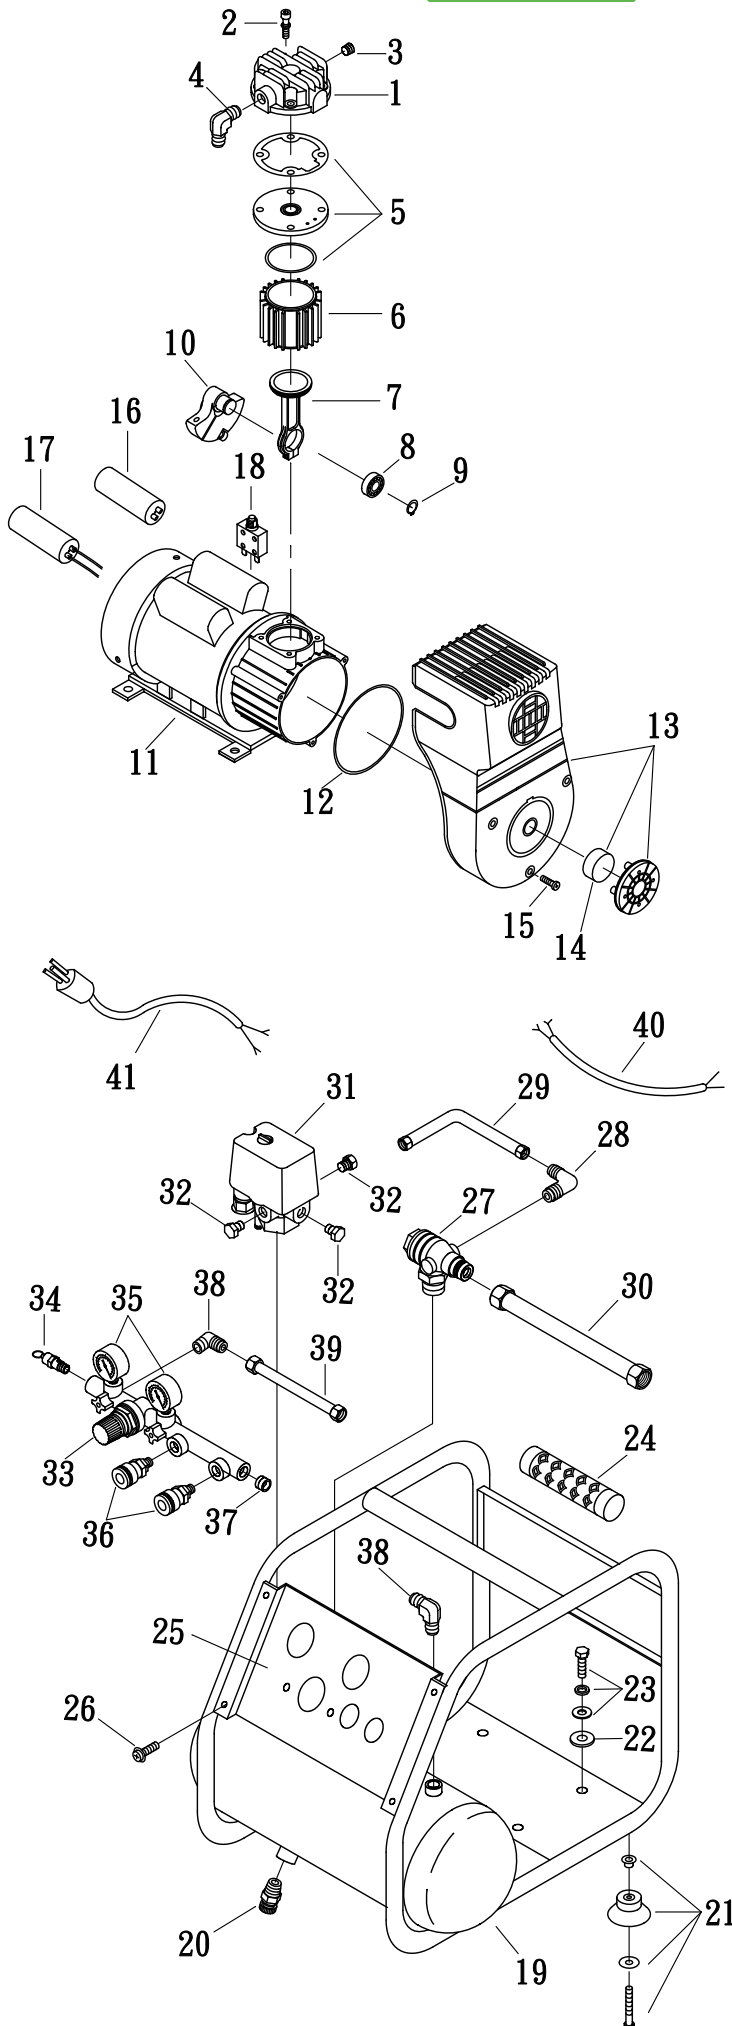

SPARE PARTS LIST

NO : XHA-1210

REF. NO.	DESCRIPTION	PART NO.	QTY.
1	Cylinder head	3101096	1
2	Allen bolt set	3B01-M06*080V	4
3	Plug	2B14-ST02E	1
4	Exhaust elbow	2N06-02T03HL	1
5	Exhaust valve seat set	3B11-A9000A	1
6	Cylinder	3201061	1
7	Rod set	3B3-A9000	1
8	Bearing	2N35-6202ZZC3	1
9	Retainer	2N42-S15	1
10	Crankshaft & balancer	3304078	1
11	Motor set	3B8-MB8806WS	1
12	Front cover gasket	2G07-009	1
13	Shroud	2428012	1
14	Filter element	2142014	1
15	Bolt	2B02-FM5*015	3
16	Starting capacitor	2E28-100F25X42	1
17	Running capacitor	2E27-020F40X39	1
18	Circuit breaker	2E25-06AS	1
19	Air tank	3401161	1
20	Drain valve	2405012	1
21	Rubber pad set	3433011-A	4
22	Body seat block	2439008	4
23	Hexagon bolt set	3B00-FM08*015VW	4
24	Grip	2432103	1
25	Panel	3420030	1
26	Bolt	2B02-FM5*010WB	6
27	Check valve	2414036RX	1
28	Elbow	2N16-C01TW02M	1
29	Soft tube set	3T03-W02*0140L	1
30	Exhaust soft tube	2T02-03*0260	1
31	Pressure switch	2E21-BC296BEX	1
32	Plug	2N33-009	3
33	Regulator	2408027	1
34	Pressure relief valve	2406018CE	1
35	Pressure gauge	2D12-15V15KS	2
36	Quick coupler	07S1/4M-E	2
37	Plug	2B14-ST02E	1
38	Exhaust elbow	2N16-C02TW03	2
39	Exhaust tube set	3B2-03*180C	1
40	Cable	2E02-1C30502Y2T	1
41	Power cable	2E01-029S	1